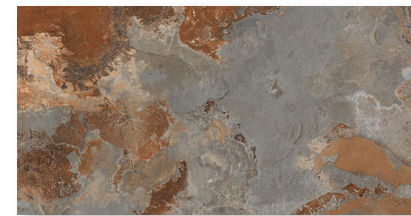

Woven Mosaic

Wayne Tile Company

COLORS

Beige

Blanco

Multicolor

Verde

PACKING INFORMATION