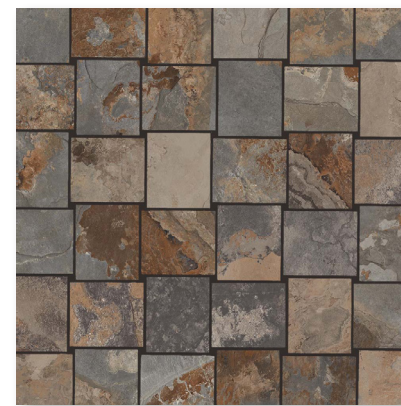

Woven Mosaic

Wayne Tile Company

COLORS

Beige

Blanco

Multicolor

Verde

PACKING INFORMATION