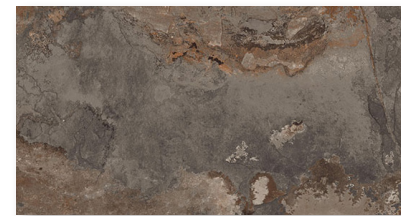

Woven Mosaic

Wayne Tile Company

COLORS

Beige

Blanco

Multicolor

Verde

PACKING INFORMATION